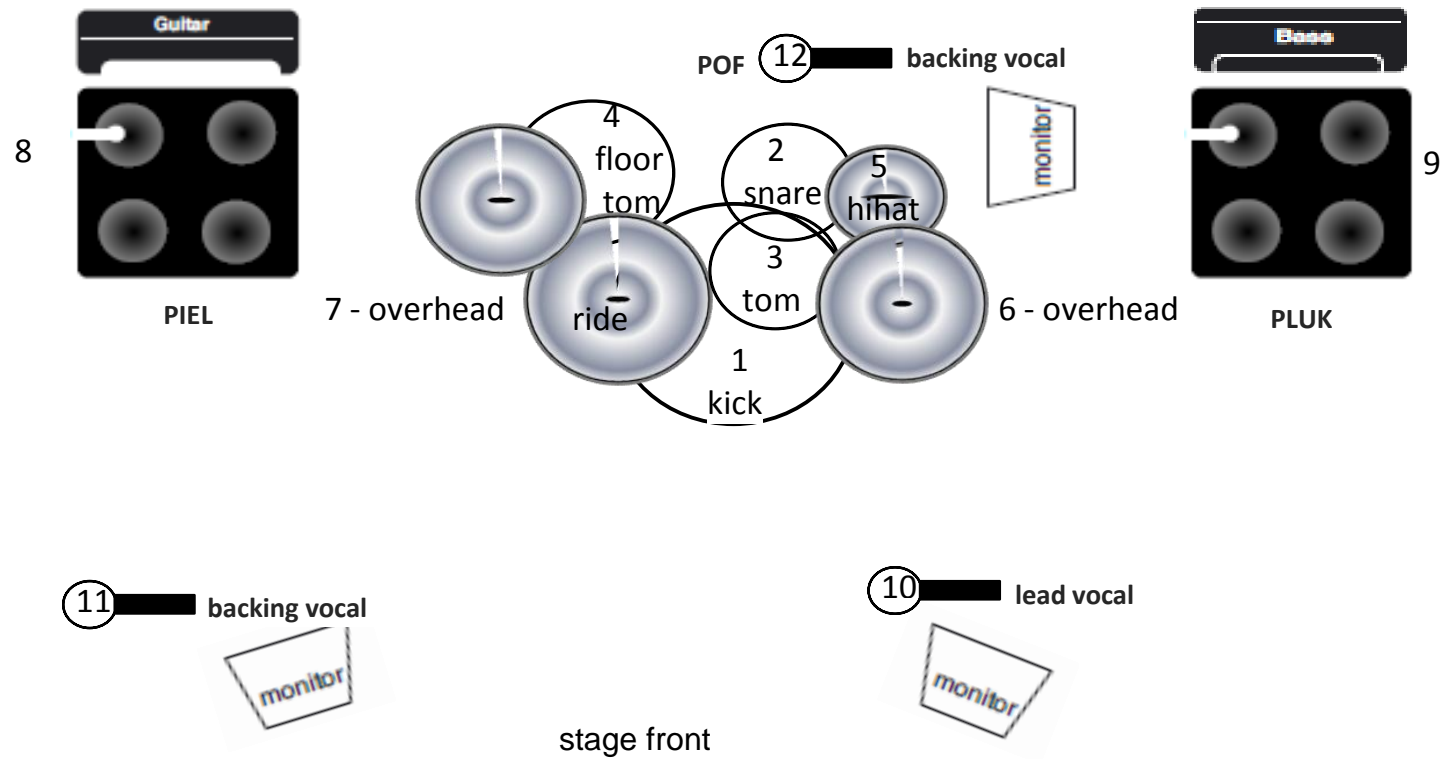

stageplan Rosco P. (jan 2012)

- 1= kick
- 2= snare
- 3= tom
- 4= floortom
- 5= hihat
- 6= overhead
- 7= overhead

- 8= guitar
- 9= bass (ór by DI)
- 10= leadvocal (Bass-player)
- 11= backingvocal (Guitar-player)
- 12=backingvocal (Drummer)

- Rosco P.
- Jos Jeurissen (POF) - Drums+ backing vocals
- John Janssen (PIEL) - Guitar+backing vocals
- Jos Janssen (PLUK) - Bass+leadvocals